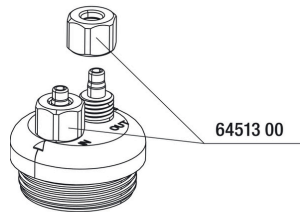

## Spare parts

JBL PS/PA a50 casing screws

JBL PS/PA a50 rubber stands

JBL PA a50 casing, upper part

JBL ArtemioSet  
Complete breeding kit for live food

JBL CP i40, PS a50, PA a50 diaphragm

JBL adapter UK for all flat-pin plugs