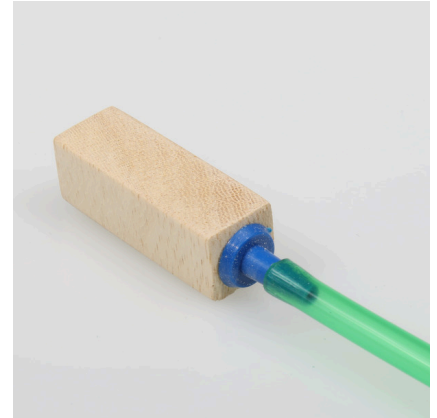

JBL Aeras Marin

Wooden air stone for marine aquariums

Suitable for:

- Air pump accessory for aquariums: wooden air stone – for extra fine air bubbles
- Simply connect air stone to the air pump (not included), place inside the aquarium
- Increases the efficiency of protein skimmers
- For marine aquariums
- Package contents: 1 wooden air stone for seawater, Aeras Marin S

You may also be interested in

You can find a complete overview here: <https://www.jbl.de/qr/61483>

JBL backflow protection
 Backflow stop for air pumps

JBL ProSilent Safe
 Water backflow stop

JBL ProSilent Control
 Adjustable precision air shut-off valve

JBL ProSilent Tube
 High-end silicone hose

JBL Aeras Marin

Product information

Air pump accessory for aquariums

At night an air pump with air stone is an advantage for the aquarium because plants without light don't produce oxygen, but continue to consume it. In thinly planted aquariums the air pump with air stone supplies the necessary water circulation. In aquariums with dense planting the air pump provides the aquarium with oxygen at night, since the number of plants means the oxygen concentration can drop to a dangerous level. When disease is present in the aquarium the air pump increases the oxygen level in the water, which is essential for many medications.

Simple connection

Connect the air stone to the hose of the air pump (not included), place the air stone inside the aquarium.

| Further information | |
|-----------------------|---|
| FAQ | ✓ |
| Blog | ✓ |
| Press | ✗ |
| Laboratory/calculator | ✗ |
| Worth reading | ✓ |
| Spare parts | ✗ |
| Video | ✗ |
| GarantiePlus | ✗ |
| Instructions | ✗ |
| QR code |  |