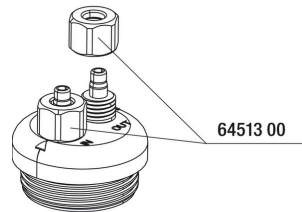

## Spare parts

JBL PS/PA a50 casing screws

JBL PS/PA a50 rubber stands

JBL PA a50 casing, upper part

JBL ArtemioSet  
Complete breeding kit for live food

JBL CP i40, PS a50, PA a50 diaphragm

JBL adapter UK for all flat-pin plugs