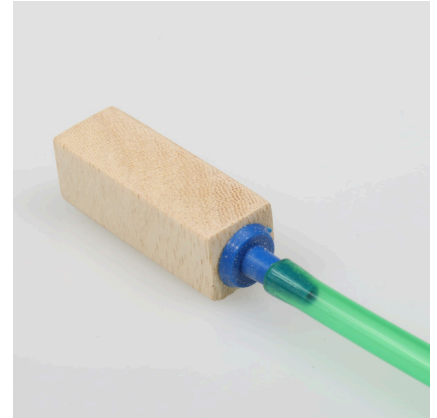

JBL Aeras Marin

Wooden air stone for marine aquariums

Suitable for:

- Air pump accessory for aquariums: wooden air stone – for extra fine air bubbles
- Simply connect air stone to the air pump (not included), place inside the aquarium
- Increases the efficiency of protein skimmers
- For marine aquariums
- Package contents: 1 wooden air stone for seawater, Aeras Marin S

You may also be interested in

You can find a complete overview here: <https://www.jbl.de/qr/61483>

JBL backflow protection
 Backflow stop for air pumps

JBL ProSilent Safe
 Water backflow stop

JBL ProSilent Control
 Adjustable precision air shut-off valve

JBL ProSilent Tube
 High-end silicone hose

JBL Aeras Marin

Product information

Air pump accessory for aquariums

At night an air pump with air stone is an advantage for the aquarium because plants without light don't produce oxygen, but continue to consume it. In thinly planted aquariums the air pump with air stone supplies the necessary water circulation. In aquariums with dense planting the air pump provides the aquarium with oxygen at night, since the number of plants means the oxygen concentration can drop to a dangerous level. When disease is present in the aquarium the air pump increases the oxygen level in the water, which is essential for many medications.

Simple connection

Connect the air stone to the hose of the air pump (not included), place the air stone inside the aquarium.

Further information	
FAQ	✓
Blog	✓
Press	✗
Laboratory/calculator	✗
Worth reading	✓
Spare parts	✗
Video	✗
GarantiePlus	✗
Instructions	✗
QR code	