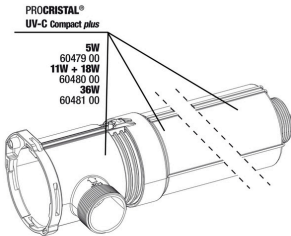

JBL PROCRISTAL UV-C Compact plus 18 W

Accessories

JBL PC UV-C Compact plus casing kit