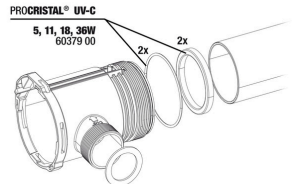

JBL PC UV-C 5,11,18,36 W gasket set