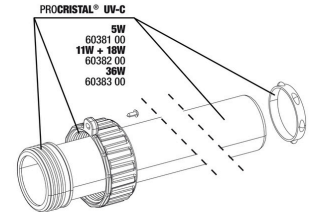

JBL PROCRISTAL UV-C Compact plus 18 W

Spare parts

JBL PC UV-C bulb protection kit

JBL PC UV-C hose connection set