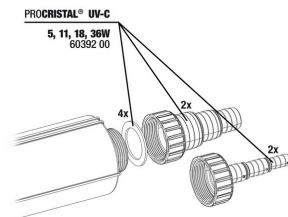

**JBL PC UV-C quartz glass cylinder set**

**JBL PC UV-C 5,11,18,36 W mounting**

**JBL PC UV-C glass sleeve + reflector set**

**JBL PC UV-C hose connection gaskets**

**JBL PC UV-C hose connection set**