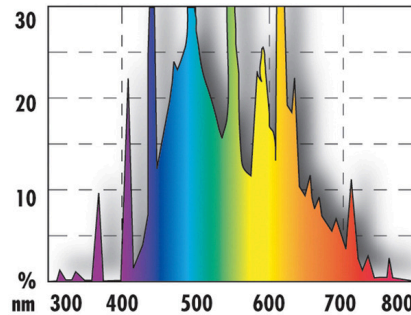

JBL SOLAR NATUR T5 ULTRA, 24-39 W

T5 daylight full-spectrum tube for freshwater tanks

Suitable for:

- Fluorescent tube Solar for fish and plants from sun-drenched waters, e.g. Lake Malawi and Lake Tanganyika
- Easy to install: insert fluorescent T5 tube socket into the fixture and turn until the tube locks into place
- Ideal colour temperature for plants and fish: 9000 Kelvin - best possible inhibition of algae: full photosynthetic performance
- Excellent illumination from high lumen output. Scientifically tested by IFM Geomar: full spectrum similar to sunlight
- Colour rendering and full spectrum are guaranteed for 2 years. Includes reminder label for replacement