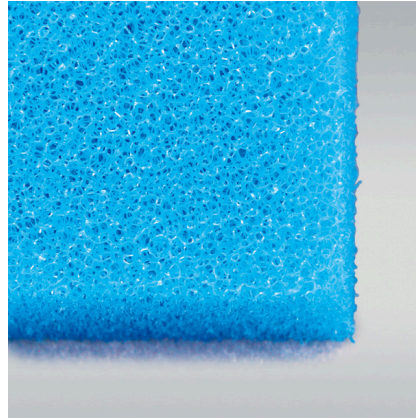

JBL Fine Filter Foam

Fine foam for filters to combat all kinds of water cloudiness

Suitable for:

- Quick elimination of all kinds of cloudiness in freshwater and marine water aquariums and in pond water: reusable foam for use in the filter
- Easy to use: cut the foam to the size you need (suitable for all filters). Layer as filter stage for pre- and long-term filtering
- Crystal-clear water: filters off floating algae and cloudiness. Offers a large surface for the settling of cleansing bacteria
- No release of harmful substances – water neutral fine foam with 30 ppi pore size
- Contents: 1 washable foam filter mat for aquariums (50x50 cm) for all types of filter; available in 2.5 cm, 5 cm and 10 cm thickness

You may also be interested in

You can find a complete overview here: <https://www.jbl.de/qr/62561>

JBL FilterPad VL
Cotton fleece for CristalProfi aquarium filters

JBL FilterPad F15
Coarse foam pad for aquarium filter CristalProfi

JBL FilterPad F35
Fine foam pad for aquarium filter CristalProfi

JBL CombiBloc CristalProfi e
Pre-filter pads and filter foam for CristalProfi e

JBL Fine Filter Foam

Product information

Easy to use

Cut foam about 1-2 mm larger than the cross section of your filter and put it into the filter as the last filter stage. Avoid gaps between the inner wall and filter. Fine-pored foam as pre- and long-term filter material.

Fine filtering

The fine material filters even the smallest particles (1/1000 mm upwards) out of the water. This removes floating algae and very fine turbidity from the water almost immediately.

Absolutely safe