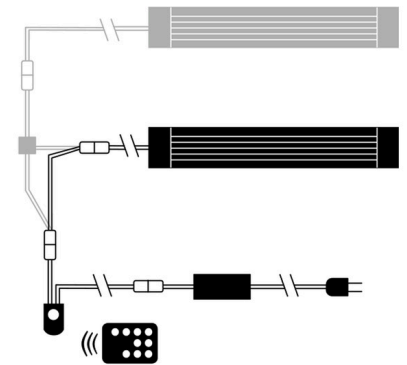

# JBL LED SOLAR CONTROL

Control unit for JBL LED SOLAR lights

Suitable for: 

- To operate JBL LED SOLAR NATUR individually or in combination with a JBL LED SOLAR EFFECT. Biotope data, effects, thunderstorms, moon phases, sunrise and sunset to be operated by mobile
- Easy to operate: replace existing IR receiver with the JBL control unit and adjust the effects you want with the app
- With 5 programmes + additional manual programme (South America & Africa biotopes, aquascaping plants, goldfish, community aquarium, each programme has plant acclimatisation setting)
- Biotope data contain dry and wet season, cloudiness, thunderstorm, as well as sunrise and sunset, which can also be adapted to the geographical location if desired (light on when the sun rises at the location)
- Package contents: control unit to connect to the JBL LED SOLAR system for 2 lights (1x Natur & 1x Effect); the app you require is always free of charge