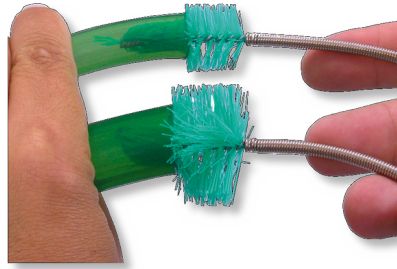

JBL Cleany

Double-ended hose brush for hoses from 9-30 mm

Suitable for:    

- For clean hoses on filter and pumps to prevent output reduction caused by soiled hoses
- Easy to use: push matching end of hose brush through the hose and clean
- 160 cm long - cleaning of all hoses with 9 to 30 cm internal diameter (fits, for instance, to ALL JBL external filters)
- Up to 30 % more filter performance, averts a loss in performance: maintains the biological balance in the aquarium
- Package contents: 1 steel helix with small and large cleaning brush at each end, 160 cm long

Clean hoses

JBL's double-ended hose brush has a highly flexible steel helix with brushes at both ends and ensures clean hoses and therefore 30 % more filter performance. Regular cleaning maintains the biological balance in the aquarium and averts a loss of filter performance.

The internal soiling of the hoses is not only caused by algae, it is also caused by normal biological processes. Bacterial lawns form on the inside of the plastic surface, which is not too much of a problem for the fish. But this "slimy" coating reduces, as already mentioned, the water flow by up to 30 %!