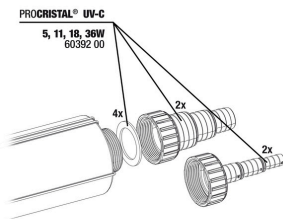

**JBL PC UV-C 5,11,18,36 W mounting**

**JBL PC UV-C glass sleeve + reflector set**

**JBL PC UV-C hose connection gaskets**

**JBL PC UV-C hose connection set**