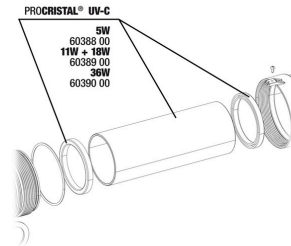

**JBL PC UV-C 5,11,18,36 W mounting**

**JBL PC UV-C glass sleeve + reflector set**

**JBL PC UV-C hose connection gaskets**

**JBL PC UV-C hose connection set**