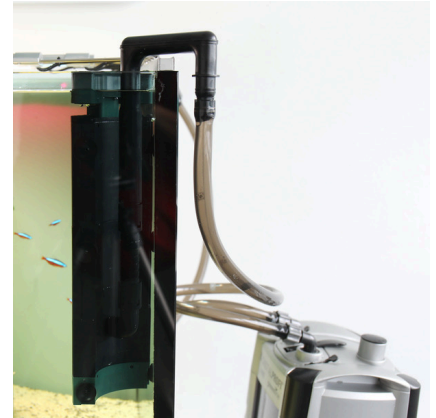

JBL TopClean II

Surface skimmer

Suitable for:

- Removes coatings and foreign particles from the water surface: accessory for external filter - skimmer for aquariums 60 – 600 litres (from 35 cm height upwards)
- Place skimmer in the aquarium, connect to suction hose of the external filter (replaces existing suction pipe), regulate surface water/deep water suction with adjustment spindle
- Universal: for hoses of 9/12 to 16/22 mm diameter. Infinitely adjustable suction capacity: surface water and deep water suction. Semi-circular shape for corner attachment
- 2nd generation: optimised floating body – more buoyancy and adaption to the water level, stronger comb, removable adjustment spindle
- Package contents: surface skimmer Top Clean II

Siphon off surface water and water from deeper levels

The JBL Surface skimmer effectively removes scum formations or prevents them from forming. With its deep water intake the skimmer can be used to replace the conventional suction pipe. The skimmer comb automatically adapts to a changing water surface (as when water evaporates).

Easy to install

Connect the JBL Surface skimmer instead of the conventional suction pipe to the external filter. Attach the suction chamber with suction cups to the rear corner of your aquarium. Using the regulating pin select the surface water suction/ deep water suction ratio.

Elegant design

The adjustment spindle can be removed from the device. The JBL Surface skimmer has a stylish semi-circular shape and is suitable for hoses with 9/12 to 16/22 mm diameter.

Further information	
FAQ	✓
Blog	✓
Press	✗
Laboratory/calculator	✗
Worth reading	✓
Spare parts	✓
Video	✓
GarantiePlus	✗
Instructions	✓
QR code	