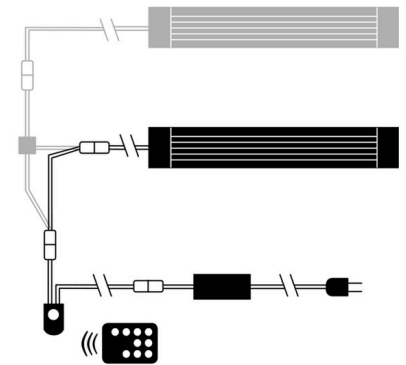

JBL LED SOLAR CONTROL

Control unit for JBL LED SOLAR lights

Suitable for:

- To operate JBL LED SOLAR NATUR individually or in combination with a JBL LED SOLAR EFFECT. Biotope data, effects, thunderstorms, moon phases, sunrise and sunset to be operated by mobile
- Easy to operate: replace existing IR receiver with the JBL control unit and adjust the effects you want with the app
- With 5 programmes + additional manual programme (South America & Africa biotopes, aquascaping plants, goldfish, community aquarium, each programme has plant acclimatisation setting)
- Biotope data contain dry and wet season, cloudiness, thunderstorm, as well as sunrise and sunset, which can also be adapted to the geographical location if desired (light on when the sun rises at the location)
- Package contents: control unit to connect to the JBL LED SOLAR system for 2 lights (1x Natur & 1x Effect); the app you require is always free of charge