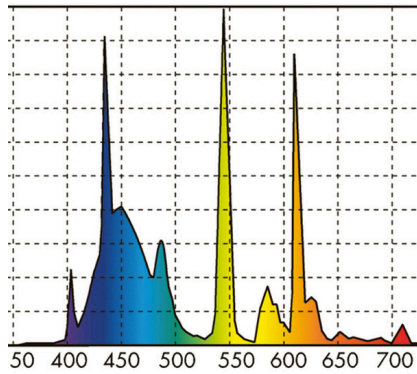

# JBL SOLAR MARIN DAY

T8 daylight tube for marine aquariums

Suitable for: 

- Fluorescent tube to promote the ideal growth of corals and other invertebrates in marine aquariums
- Easy to install: insert fluorescent T8 tube socket into the fixture and turn until the tube locks into place
- Ideal colour temperature for corals and invertebrates: 15000 Kelvin - cold-white light, high light output, good colour rendering properties
- Excellent illumination from high lumen output. Scientifically tested by IFM Geomar: full spectrum similar to sunlight
- Colour rendering and spectrum are guaranteed for 2 years. Includes reminder label for replacement