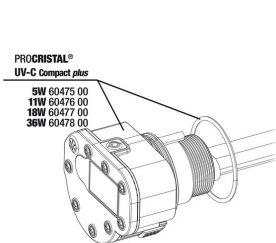

JBL PROCRISTAL UV-C Compact plus 5 W

Spare parts

JBL PC UV-C Compact plus electrical unit