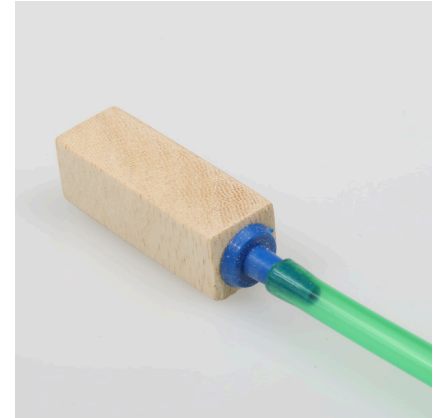

# JBL Aeras Marin

Wooden air stone for marine aquariums

Suitable for: 

- Air pump accessory for aquariums: wooden air stone – for extra fine air bubbles
- Simply connect air stone to the air pump (not included), place inside the aquarium
- Increases the efficiency of protein skimmers
- For marine aquariums
- Package contents: 1 wooden air stone for seawater, Aeras Marin S