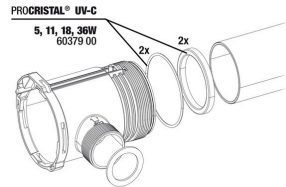

For connecting, disconnecting & shutting off hoses

JBL PROCRISTAL UV-C Compact plus 11 W

Spare parts

JBL PC UV-C Compact plus electrical unit

JBL PC UV-C Compact plus casing kit

JBL PC UV-C 5,11,18,36 W gasket set