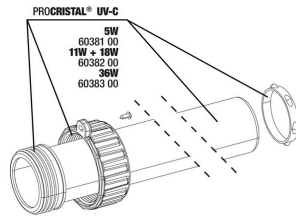

JBL PROCRISTAL UV-C Compact plus 36 W

Spare parts

JBL PC UV-C Compact plus electrical unit

JBL PC UV-C Compact plus casing kit

JBL adapter UK for all circular plugs

JBL PC UV-C 5,11,18,36 W gasket set

JBL PC UV-C bulb protection kit