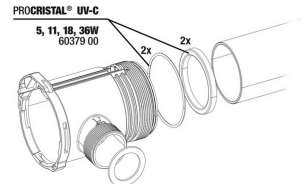

JBL PROCRISTAL UV-C Compact plus 36 W

Spare parts

JBL PC UV-C Compact plus electrical unit

JBL PC UV-C Compact plus casing kit

JBL adapter UK for all circular plugs

JBL PC UV-C 5,11,18,36 W gasket set

JBL PC UV-C bulb protection kit