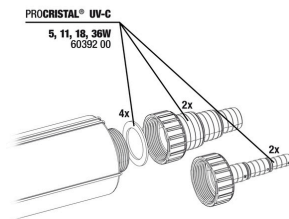

JBL PC UV-C quartz glass cylinder set

JBL PC UV-C 5,11,18,36 W mounting

JBL PC UV-C glass sleeve + reflector set

JBL PC UV-C hose connection gaskets

JBL PC UV-C hose connection set

JBL PROCRISTAL UV-C Compact plus 36 W