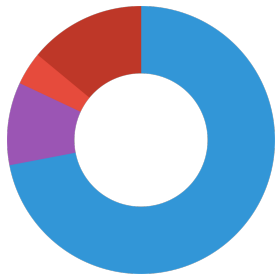

JBL PRONOVO GUPPY GRANO S

Food type	granulates
Sub product type	complete food for ornamental fish
Dosing	Feed 1 - 2 times a day, as much as can be eaten within a few minutes

Analytical components

Crude protein	36 %
Fat content	5 %
Crude fibre	2 %
Crude ash	7 %