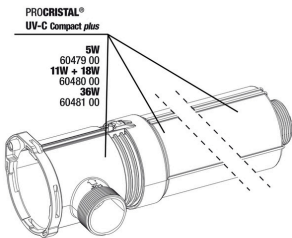

JBL PROCRISTAL UV-C Compact plus 18 W

Accessories

JBL PC UV-C Compact plus casing kit