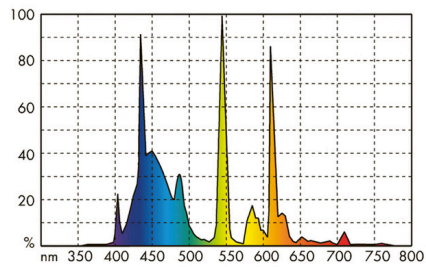

JBL SOLAR MARIN DAY T5 ULTRA, 24-39 W

T5 daylight tube for marine aquariums

Suitable for: 

- Fluorescent tube to promote the ideal growth of corals and other invertebrates in marine aquariums
- Easy to install: insert fluorescent T5 tube socket into the fixture and turn until the tube locks into place
- Ideal colour temperature for corals and invertebrates: 15000 Kelvin - cold-white light, high light output, good colour rendering properties.
- Excellent illumination from high lumen output. Scientifically tested by IFM Geomar: full spectrum similar to sunlight
- Colour rendering and full spectrum are guaranteed for 2 years. Includes reminder label for replacement