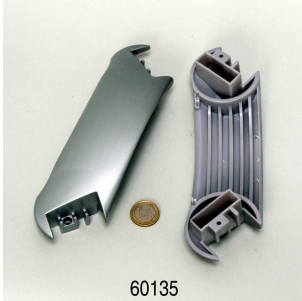

JBL CristalProfi e701 greenline

Spare parts

60135
JBL CP e pump head handle