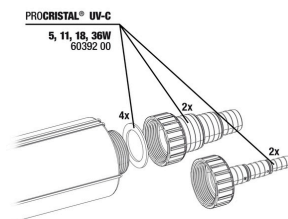

JBL PC UV-C 5, 11, 18, 36 W Kit protection lampe

JBL ProCristal UV-C Kit tube verre quartz

JBL PC UV-C 5, 11, 18, 36 W Fixation

JBL PC UV-C Kit envel. verre + réflecteur

JBL PC UV-C Joints raccord tuyau

JBL PC UV-C Kit raccords tuyau