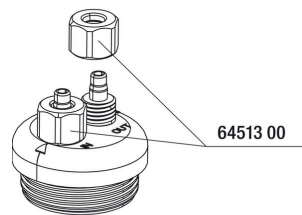

## Spare parts

JBL PS/PA a50 casing screws

JBL PS/PA a50 rubber stands

JBL PA a50 casing, upper part

JBL ArtemioSet  
Complete breeding kit for live food

JBL CP i40, PS a50, PA a50 diaphragm

JBL adapter UK for all flat-pin plugs