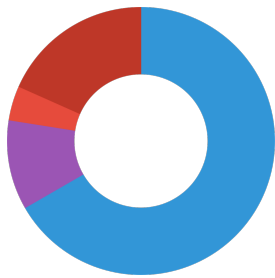

JBL Calcil

Food type	food sticks
Sub product type	complete food for terrapins and turtles
Dosing	Feed young, growing turtles in the water area, as much JBL Calcil as can be eaten in about 10 minutes, 1 - 2 times a day, depending on size. 2 - 3 feeds per week in the same way are sufficient for adult turtles

Analytical components

Crude protein	40 %
Fat content	6.5 %
Crude fibre	2.5 %
Crude ash	11 %