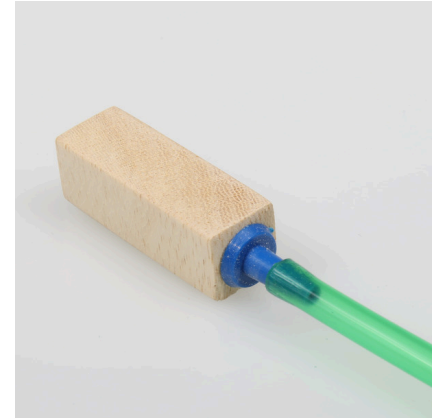

JBL Aeras Marin

Wooden air stone for marine aquariums

Suitable for: 

- Air pump accessory for aquariums: wooden air stone – for extra fine air bubbles
- Simply connect air stone to the air pump (not included), place inside the aquarium
- Increases the efficiency of protein skimmers
- For marine aquariums
- Package contents: 1 wooden air stone for seawater, Aeras Marin S

 You may also be interested in

You can find a complete overview here: <https://www.jbl.de/qr/61483>

JBL backflow protection
 Backflow stop for air pumps

JBL ProSilent Safe
 Water backflow stop

JBL ProSilent Control
 Adjustable precision air shut-off valve

JBL ProSilent Tube
 High-end silicone hose

JBL Aeras Marin

Product information

Air pump accessory for aquariums

At night an air pump with air stone is an advantage for the aquarium because plants without light don't produce oxygen, but continue to consume it. In thinly planted aquariums the air pump with air stone supplies the necessary water circulation. In aquariums with dense planting the air pump provides the aquarium with oxygen at night, since the number of plants means the oxygen concentration can drop to a dangerous level. When disease is present in the aquarium the air pump increases the oxygen level in the water, which is essential for many medications.

Simple connection

Connect the air stone to the hose of the air pump (not included), place the air stone inside the aquarium.

| Further information | |
|-----------------------|---|
| FAQ | ✓ |
| Blog | ✓ |
| Press | ✗ |
| Laboratory/calculator | ✗ |
| Worth reading | ✓ |
| Spare parts | ✗ |
| Video | ✗ |
| GarantiePlus | ✗ |
| Instructions | ✗ |
| QR code |  |