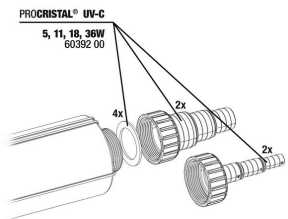

**JBL PC UV-C 5,11,18,36 W mounting**

**JBL PC UV-C glass sleeve + reflector set**

**JBL PC UV-C hose connection gaskets**

**JBL PC UV-C hose connection set**