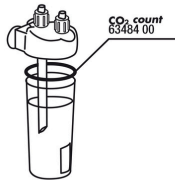

JBL PROFLORA Taifun S
 Extendable CO₂ diffuser for small aquariums

JBL PROFLORA Taifun P
 Mini CO₂ diffuser for nano freshwater aquariums

JBL PROFLORA u403

Spare parts

JBL CO₂ Count seal

JBL adapter UK for all flat-pin plugs