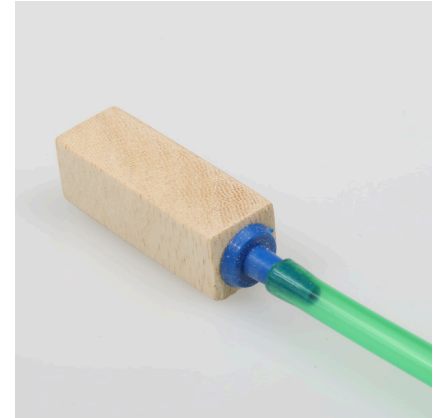

JBL Aeras Marin

Wooden air stone for marine aquariums

Suitable for:

- Air pump accessory for aquariums: wooden air stone – for extra fine air bubbles
- Simply connect air stone to the air pump (not included), place inside the aquarium
- Increases the efficiency of protein skimmers
- For marine aquariums
- Package contents: 1 wooden air stone for seawater, Aeras Marin S

You may also be interested in

You can find a complete overview here: <https://www.jbl.de/qr/61483>

JBL backflow protection
 Backflow stop for air pumps

JBL ProSilent Safe
 Water backflow stop

JBL ProSilent Control
 Adjustable precision air shut-off valve

JBL ProSilent Tube
 High-end silicone hose

JBL Aeras Marin

Product information

Air pump accessory for aquariums

At night an air pump with air stone is an advantage for the aquarium because plants without light don't produce oxygen, but continue to consume it. In thinly planted aquariums the air pump with air stone supplies the necessary water circulation. In aquariums with dense planting the air pump provides the aquarium with oxygen at night, since the number of plants means the oxygen concentration can drop to a dangerous level. When disease is present in the aquarium the air pump increases the oxygen level in the water, which is essential for many medications.

Simple connection

Connect the air stone to the hose of the air pump (not included), place the air stone inside the aquarium.

Further information	
FAQ	✓
Blog	✓
Press	✗
Laboratory/calculator	✗
Worth reading	✓
Spare parts	✗
Video	✗
GarantiePlus	✗
Instructions	✗
QR code	