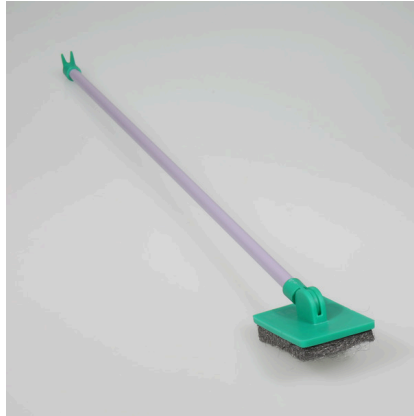

# JBL Blanki Set

Non-scratch aquarium glass pane cleaner with handle

Suitable for:

- Removal of algae, lime and other deposits from the aquarium pane within minutes: non-scratch glass pane cleaner
- Easy to handle: cleaner with handle – effortless removal of most stubborn algae
- Safe and ideal for children: chemically neutral, no blades, non-rust, also suitable for curved front panes
- Note: not suitable for plastic panes, keep the sponge cushion free of sand
- Package contents: 1 non-scratch aquarium glass pane cleaner with handle. Incl. handle (45 cm) and cleaning cushion.