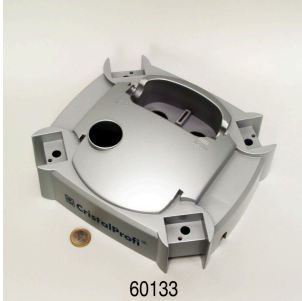

JBL CristalProfi e1501 greenline

Spare parts

JBL CP e pump head cover

JBL CP e clip for casing

JBL adapter UK for all flat-pin plugs

JBL CP e4/7/9/15/1900/1/2 handle screws

JBL CP e impeller cover seal

JBL CP e impeller cover