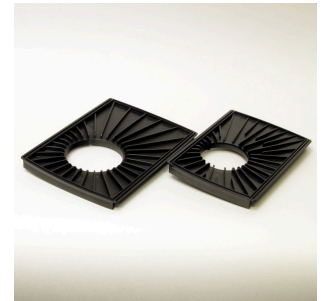

JBL CristalProfi e1501 greenline

Spare parts

**JBL CP
 e4/7/9/15/1900/1
 stopcock set**

**JBL CP e pump head
 handle**

JBL Symec Filter floss
 Filter wool to remove all types
 of cloudiness

**JBL CP e distributor
 plate**