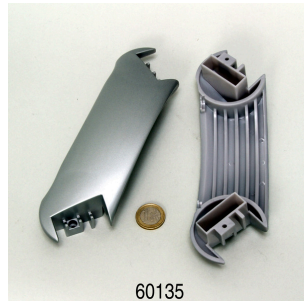

**JBL CP e pump head
handle**