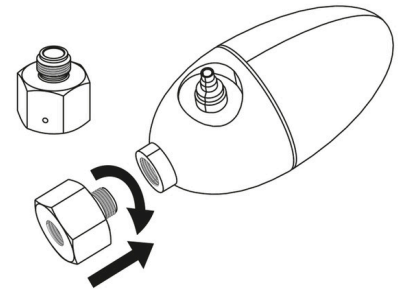

JBL PROFLORA ADAPT u disposal for Dennerle

Adapter for Dennerle pressure reducer+JBL disp. CO2 bottles

Suitable for:   

- Makes the Dennerle pressure reducer suitable for disposable bottles u500 (M10 x 1)
- To assemble: screw the adapter into the pressure reducer, then screw the pressure reducer onto the bottle u500
- Enables you to screw the pressure reducer (thread M10 x 1.25) t onto u500 disposable bottles with thread M10 x 1
- Dimensions (l/h/w): 22/22/22 mm
- Package contents: adapter for pressure reducer, PROFLORA ADAPT