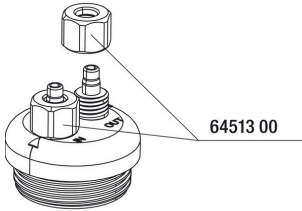

JBL ProSilent Safe

Spare parts

**JBL Nakrętka
nasadowa Powietrze/
CO2-Wąż**