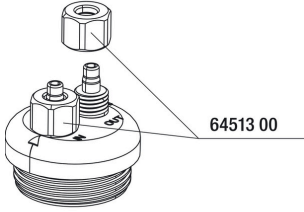

JBL ProSilent Safe

Spare parts

**JBL kavrama somunu
hava/CO2-hortumu**