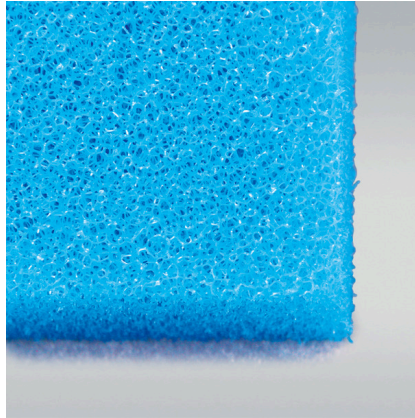

JBL Fine Filter Foam

Fine foam for filters to combat all kinds of water cloudiness

Suitable for:

- Quick elimination of all kinds of cloudiness in freshwater and marine water aquariums and in pond water: reusable foam for use in the filter
- Easy to use: cut the foam to the size you need (suitable for all filters). Layer as filter stage for pre- and long-term filtering
- Crystal-clear water: filters off floating algae and cloudiness. Offers a large surface for the settling of cleansing bacteria
- No release of harmful substances – water neutral fine foam with 30 ppi pore size
- Contents: 1 washable foam filter mat for aquariums (50x50 cm) for all types of filter; available in 2.5 cm, 5 cm and 10 cm thickness

You may also be interested in

You can find a complete overview here: <https://www.jbl.de/qr/62561>

JBL FilterPad VL
 Cotton fleece for CristalProfi
 aquarium filters

JBL FilterPad F15
 Coarse foam pad for aquarium
 filter CristalProfi

JBL FilterPad F35
 Fine foam pad for aquarium
 filter CristalProfi

JBL CombiBloc
CristalProfi e
 Pre-filter pads and filter foam
 for CristalProfi e

JBL Fine Filter Foam

Product information

Easy to use

Cut foam about 1-2 mm larger than the cross section of your filter and put it into the filter as the last filter stage. Avoid gaps between the inner wall and filter. Fine-pored foam as pre- and long-term filter material.

Fine filtering

The fine material filters even the smallest particles (1/1000 mm upwards) out of the water. This removes floating algae and very fine turbidity from the water almost immediately.

Absolutely safe