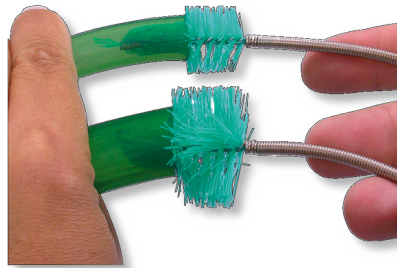

# JBL Cleany

Double-ended hose brush for hoses from 9-30 mm

Suitable for:

- For clean hoses on filter and pumps to prevent output reduction caused by soiled hoses
- Easy to use: push matching end of hose brush through the hose and clean
- 160 cm long - cleaning of all hoses with 9 to 30 cm internal diameter (fits, for instance, to ALL JBL external filters)
- Up to 30 % more filter performance, averts a loss in performance: maintains the biological balance in the aquarium
- Package contents: 1 steel helix with small and large cleaning brush at each end, 160 cm long

### Clean hoses

JBL's double-ended hose brush has a highly flexible steel helix with brushes at both ends and ensures clean hoses and therefore 30 % more filter performance. Regular cleaning maintains the biological balance in the aquarium and averts a loss of filter performance.