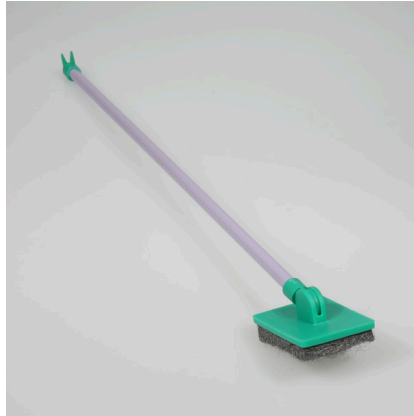

JBL Blanki Set

Non-scratch aquarium glass pane cleaner with handle

Suitable for:

- Removal of algae, lime and other deposits from the aquarium pane within minutes: non-scratch glass pane cleaner
- Easy to handle: cleaner with handle – effortless removal of most stubborn algae
- Safe and ideal for children: chemically neutral, no blades, non-rust, also suitable for curved front panes
- Note: not suitable for plastic panes, keep the sponge cushion free of sand
- Package contents: 1 non-scratch aquarium glass pane cleaner with handle. Incl. handle (45 cm) and cleaning cushion.