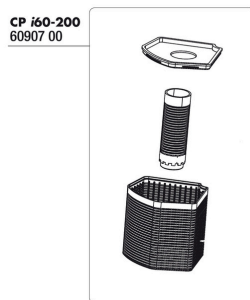

## Spare parts

JBL CP i\_cl Pump Head Lid

JBL CP i\_cl Flow Regulator

JBL CP i Pump Head

JBL CP i Impeller

JBL CP i\_cl Impeller Cover

JBL CP i\_cl Water Outlet Pipe

JBL CP i\_cl Base Plate

Velcro connection (2 sets) for JBL CP i\_cl

JBL CP icl suction pipe for foam cartridge

JBL CP i\_cl Filter basket set

JBL CP i magnetic holder  
 Magnetic holder for CristalProfi i