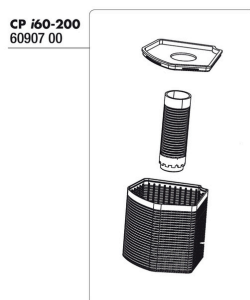

## Spare parts

JBL CP i\_cl Pump Head Lid

JBL CP i\_cl Flow Regulator

JBL CP i Pump Head

JBL CP i Impeller

JBL CP i\_cl Impeller Cover

JBL CP i\_cl Water Outlet Pipe

JBL CP i\_cl Base Plate

Velcro connection (2 sets) for JBL CP i\_cl

JBL CP icl suction pipe for foam cartridge

JBL CP i\_cl Filter basket set

JBL CP i magnetic holder  
 Magnetic holder for CristalProfi i