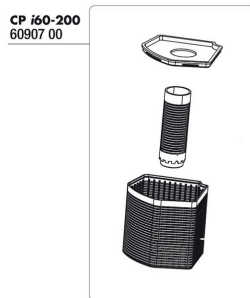

## Spare parts

JBL CP i\_cl Pump Head Lid

JBL CP i\_cl Flow Regulator

JBL CP i Pump Head

JBL CP i Impeller

JBL CP i\_cl Impeller Cover

JBL CP i\_cl Water Outlet Pipe

JBL CP i\_cl Base Plate

Velcro connection (2 sets) for JBL CP i\_cl

JBL CP icl suction pipe for foam cartridge

JBL CP i\_cl Filter basket set

JBL CP i magnetic holder  
 Magnetic holder for CristalProfi i