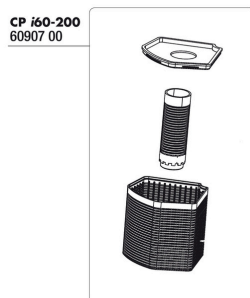

## Spare parts

JBL CP i\_cl Pump Head Lid

JBL CP i\_cl Flow Regulator

JBL CP i Pump Head

JBL CP i Impeller

JBL CP i\_cl Impeller Cover

JBL CP i\_cl Water Outlet Pipe

JBL CP i\_cl Base Plate

Velcro connection (2 sets) for JBL CP i\_cl

JBL CP icl suction pipe for foam cartridge

JBL CP i\_cl Filter basket set

JBL CP i magnetic holder  
 Magnetic holder for CristalProfi i