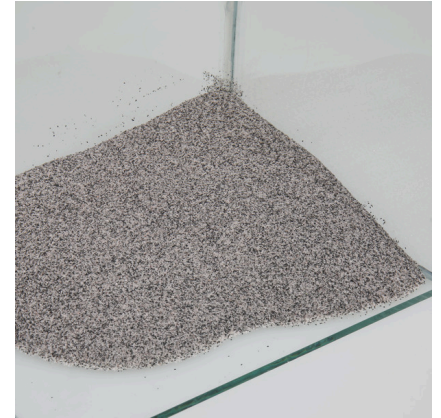

JBL Sansibar GREY

Grey substrate for aquariums

Suitable for:   

- Fine, uncoloured sandy soil: substrate for fresh and saltwater aquariums and aqua-terrariums
- Vigorous plant growth: prevents the seeping in of sludge and other waste material with its fine granulation and density
- Prevents injuries of the mucous membrane: fine, round-shaped natural sand is gentle on sensitive barbels. Ideal for grubbing fish, such as armoured catfish and loaches
- Ideal for fish, invertebrates and plants: no unwanted pollutants released into the water.
- Package contents: 1 bag Sansibar Grey. Grain size: 0.2 - 0.6 mm. Not fully suitable for undergravel heating cables

JBL Sansibar GREY

Product information

Ideal substrate

The substrate is an important part of the aquarium interior because a lot of animals dig in the ground to search for food. The plants also need a safe hold and have to absorb the food in the ground through their roots. Digging fish definitely need a substrate which is not sharp-edged. Undergravel heating can only be recommended for medium-fine to coarse substrates because water circulation cannot really build up in very fine substrates.

Use

Rinse the substrate with tap water to remove any abrasion caused in transit. Put substrate on the nutrient substrate (JBL AquaBasis) to promote the plant growth (for vigorous plant roots approx. 6-8 cm).

Further information	
FAQ	✓
Blog	✓
Press	✓
Laboratory/calculator	✗
Worth reading	✓
Spare parts	✗
Video	✓
GarantiePlus	✗
Instructions	✓
QR code	

JBL Sansibar GREY

Product details

Article data		
Product name	JBL Sansibar GREY 5 kg	JBL Sansibar GREY 10 kg
Art. No.	6706200	6706300
EAN number	4014162670625	4014162670632
EAN as barcode		
Content	5 kg	10 kg
Graining	0,2-0,6 mm	0,2-0,6 mm
Expiry months	-	-
RRP incl. VAT	16,27 £	24,41 £
Base price	3.25 £	2.44 £
Nominal filling quantity	5 kg	10 kg
Base quantity	1 kg	1 kg
Gross weight	5029 g	10045 g
Net weight	5000 g	10000 g
Weight change	1000	1000