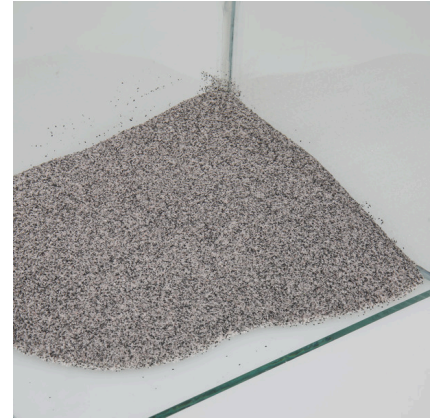

JBL Sansibar GREY

Grey substrate for aquariums

Suitable for:   

- Fine, uncoloured sandy soil: substrate for fresh and saltwater aquariums and aqua-terrariums
- Vigorous plant growth: prevents the seeping in of sludge and other waste material with its fine granulation and density
- Prevents injuries of the mucous membrane: fine, round-shaped natural sand is gentle on sensitive barbels. Ideal for grubbing fish, such as armoured catfish and loaches
- Ideal for fish, invertebrates and plants: no unwanted pollutants released into the water.
- Package contents: 1 bag Sansibar Grey. Grain size: 0.2 - 0.6 mm. Not fully suitable for undergravel heating cables

JBL Sansibar GREY

Product information

Ideal substrate

The substrate is an important part of the aquarium interior because a lot of animals dig in the ground to search for food. The plants also need a safe hold and have to absorb the food in the ground through their roots. Digging fish definitely need a substrate which is not sharp-edged. Undergravel heating can only be recommended for medium-fine to coarse substrates because water circulation cannot really build up in very fine substrates.

Use

Rinse the substrate with tap water to remove any abrasion caused in transit. Put substrate on the nutrient substrate (JBL AquaBasis) to promote the plant growth (for vigorous plant roots approx. 6-8 cm).

Further information	
FAQ	✓
Blog	✓
Press	✓
Laboratory/calculator	✗
Worth reading	✓
Spare parts	✗
Video	✓
GarantiePlus	✗
Instructions	✓
QR code	

JBL Sansibar GREY

Product details

Article data		
Product name	JBL Sansibar GREY 5 kg	JBL Sansibar GREY 10 kg
Art. No.	6706200	6706300
EAN number	4014162670625	4014162670632
EAN as barcode		
Content	5 kg	10 kg
Graining	0,2-0,6 mm	0,2-0,6 mm
Expiry months	-	-
RRP incl. VAT	14,94 €	26,38 €
Base price	2,99 €	2,64 €
Nominal filling quantity	5 kg	10 kg
Base quantity	1 kg	1 kg
Gross weight	5029 g	10045 g
Net weight	5000 g	10000 g
Weight change	1000	1000