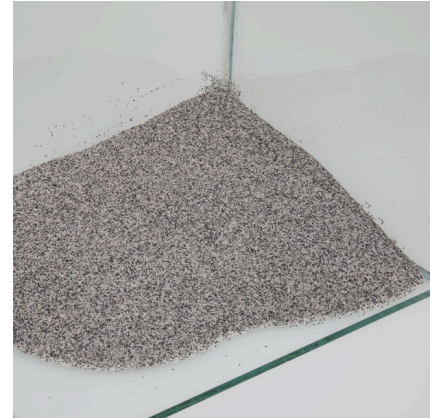

JBL Sansibar GREY

Grey substrate for aquariums

Suitable for:   

- Fine, uncoloured sandy soil: substrate for fresh and saltwater aquariums and aqua-terrariums
- Vigorous plant growth: prevents the seeping in of sludge and other waste material with its fine granulation and density
- Prevents injuries of the mucous membrane: fine, round-shaped natural sand is gentle on sensitive barbels. Ideal for grubbing fish, such as armoured catfish and loaches
- Ideal for fish, invertebrates and plants: no unwanted pollutants released into the water.
- Package contents: 1 bag Sansibar Grey. Grain size: 0.2 - 0.6 mm. Not fully suitable for undergravel heating cables

JBL Sansibar GREY

Product information

Ideal substrate

The substrate is an important part of the aquarium interior because a lot of animals dig in the ground to search for food. The plants also need a safe hold and have to absorb the food in the ground through their roots. Digging fish definitely need a substrate which is not sharp-edged. Undergravel heating can only be recommended for medium-fine to coarse substrates because water circulation cannot really build up in very fine substrates.

Use

Rinse the substrate with tap water to remove any abrasion caused in transit. Put substrate on the nutrient substrate (JBL AquaBasis) to promote the plant growth (for vigorous plant roots approx. 6-8 cm).

Further information	
FAQ	✓
Blog	✓
Press	✓
Laboratory/calculator	✗
Worth reading	✓
Spare parts	✗
Video	✓
GarantiePlus	✗
Instructions	✓
QR code	

JBL Sansibar GREY

Product details

Article data		
Product name	JBL Sansibar GREY 5 kg	JBL Sansibar GREY 10 kg
Art. No.	6706200	6706300
EAN number	4014162670625	4014162670632
EAN as barcode		
Content	5 kg	10 kg
Graining	0,2-0,6 mm	0,2-0,6 mm
Expiry months	-	-
RRP incl. VAT	14,82 €	26,16 €
Base price	2,96 €	2,62 €
Nominal filling quantity	5 kg	10 kg
Base quantity	1 kg	1 kg
Gross weight	5029 g	10045 g
Net weight	5000 g	10000 g
Weight change	1000	1000