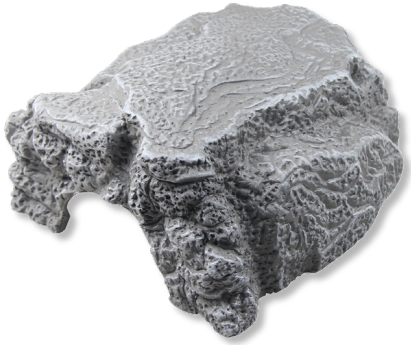

JBL ReptilCava GREY

Grey cave for terrarium animals

Suitable for: 

- Individual terrarium design: cave in stone look - retreat for the terrarium dwellers
- Non-toxic: coloured resin - does not release any harmful substances
- Heavy -duty version to prevent it from being accidentally knocked over
- ReptilCava - the cage for terrariums: available in various colours and sizes
- Package contents: cave for terrarium animals, ReptilCava

Not dangerous for the dwellers

JBL's cave ReptilCava is made of a non-toxic, through-dyed resin. It does not emit any harmful substances. The cave has a heavy-duty, stable design to prevent accidental knocking over. The cave is available in various colours and sizes.