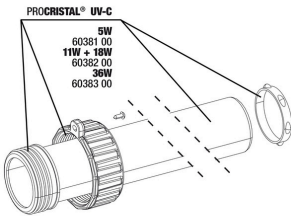

## Spare parts

**JBL PC UV-C Compact plus electrical unit**

**JBL PC UV-C Compact plus casing kit**

**JBL PC UV-C 5,11,18,36 W gasket set**

**JBL PC UV-C bulb protection kit**

**JBL PC UV-C quartz glass cylinder set**