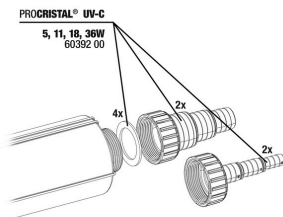

**JBL PC UV-C 5,11,18,36 W mounting**

**JBL PC UV-C glass sleeve + reflector set**

**JBL PC UV-C hose connection gaskets**

**JBL PC UV-C hose connection set**