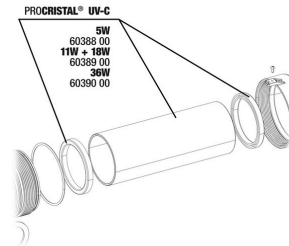

**JBL PC UV-C 5,11,18,36 W mounting**

**JBL PC UV-C glass sleeve + reflector set**

**JBL PC UV-C hose connection gaskets**

**JBL PC UV-C hose connection set**