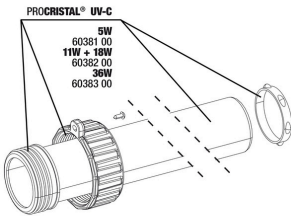

JBL PC UV-C quartz glass cylinder set