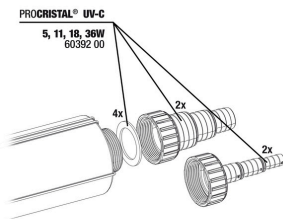

JBL PC UV-C 5,11,18,36 W mounting

JBL PC UV-C glass sleeve + reflector set

JBL PC UV-C hose connection gaskets

JBL PC UV-C hose connection set

JBL PROCRISTAL UV-C Compact plus 11 W

Product information

Crystal-clear and healthy water