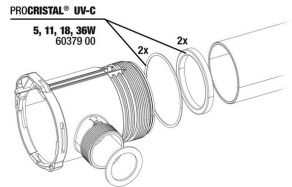

JBL PC UV-C 5,11,18,36 W gasket set