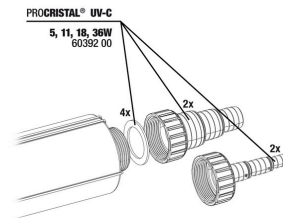

JBL PC UV-C hose connection set