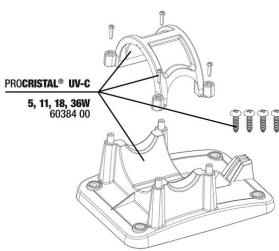

JBL PF "u" cover + hose connection

JBL PC UV-C 5,11,18,36 W mounting

JBL PROCRISTAL UV-C QuickConnect
 Connects two JBL ProCristal UV-C water clarifiers

JBL PROCRISTAL UV-C ElbowConnect
 90° elbow for JBL ProCristal UV-C devices