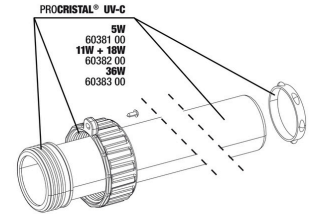

JBL PROCRISTAL UV-C Compact plus 18 W

Spare parts

JBL PC UV-C bulb protection kit

JBL PC UV-C hose connection set