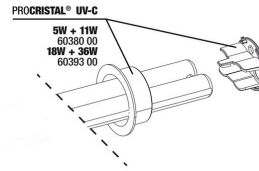

JBL PC UV-C bulb protection kit