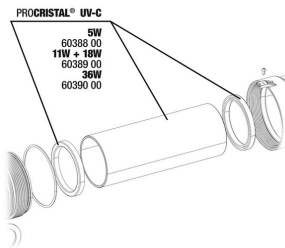

JBL PC UV-C glass sleeve + reflector set