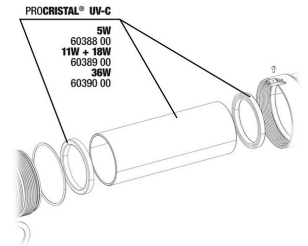

JBL PC UV-C glass sleeve + reflector set