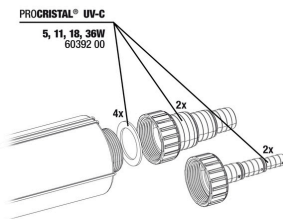

JBL PC UV-C quartz glass cylinder set

JBL PC UV-C 5,11,18,36 W mounting

JBL PC UV-C glass sleeve + reflector set

JBL PC UV-C hose connection gaskets

JBL PC UV-C hose connection set

JBL PROCRISTAL UV-C Compact plus 36 W