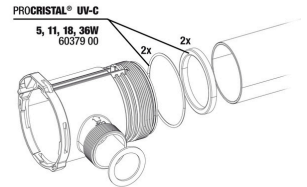

JBL PC UV-C 5,11,18,36 W gasket set