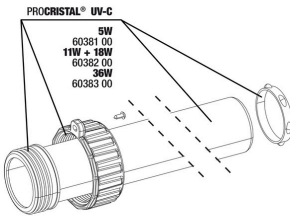

JBL PROCRISTAL UV-C Compact plus 36 W

Spare parts

JBL PC UV-C Compact plus electrical unit

JBL PC UV-C Compact plus casing kit

JBL adapter UK for all circular plugs

JBL PC UV-C 5,11,18,36 W gasket set

JBL PC UV-C bulb protection kit