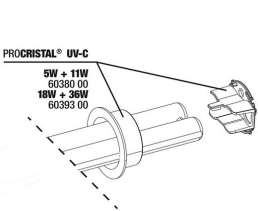

JBL PROCRISTAL UV-C Compact plus 36 W

Spare parts

JBL PC UV-C Compact plus electrical unit

JBL PC UV-C Compact plus casing kit

JBL adapter UK for all circular plugs

JBL PC UV-C 5,11,18,36 W gasket set

JBL PC UV-C bulb protection kit